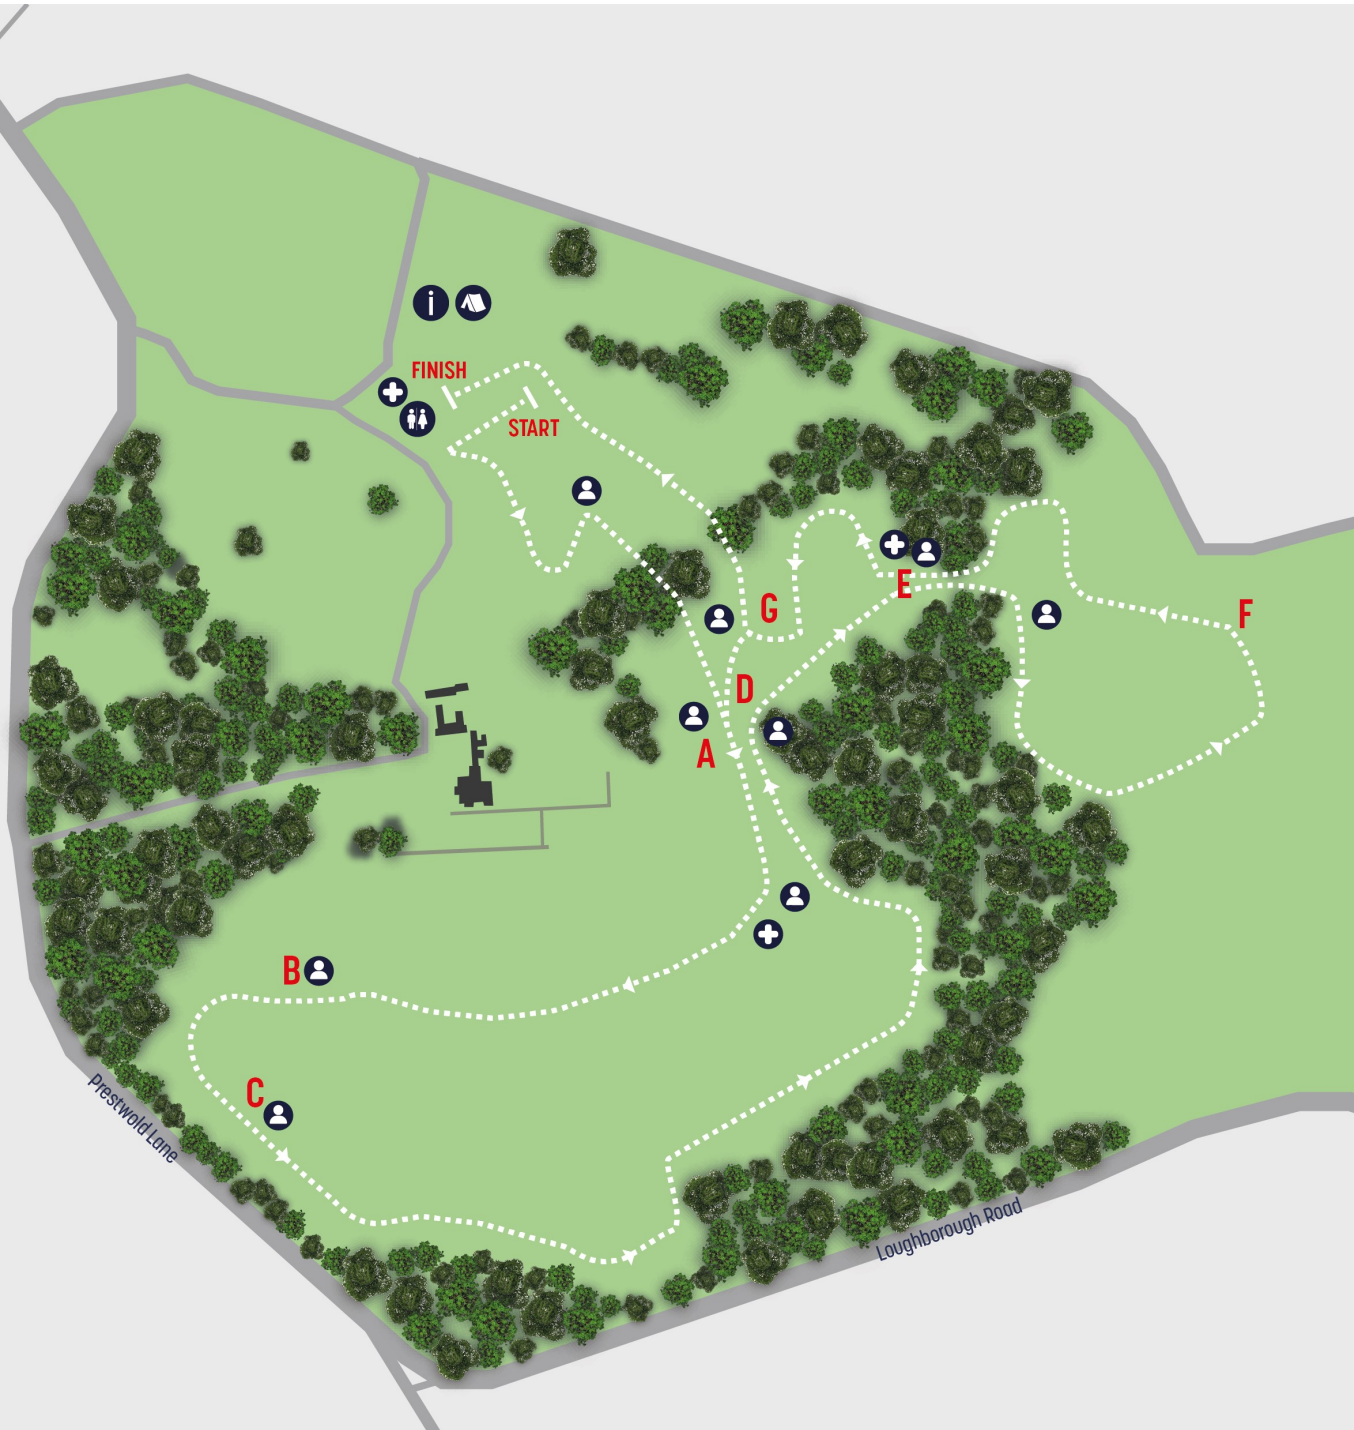

3 km

-  CLUB TENTS
-  INFORMATION POINT
-  MARSHALLS
-  FIRST AID
-  TOILETS

4 km

-  CLUB TENTS
-  INFORMATION POINT
-  MARSHALLS
-  FIRST AID
-  TOILETS

6 km

-  CLUB TENTS
-  INFORMATION POINT
-  MARSHALLS
-  FIRST AID
-  TOILETS

8 km

-  CLUB TENTS
-  INFORMATION POINT
-  MARSHALLS
-  FIRST AID
-  TOILETS

10 km

-  CLUB TENTS
-  INFORMATION POINT
-  MARSHALS
-  FIRST AID
-  TOILETS