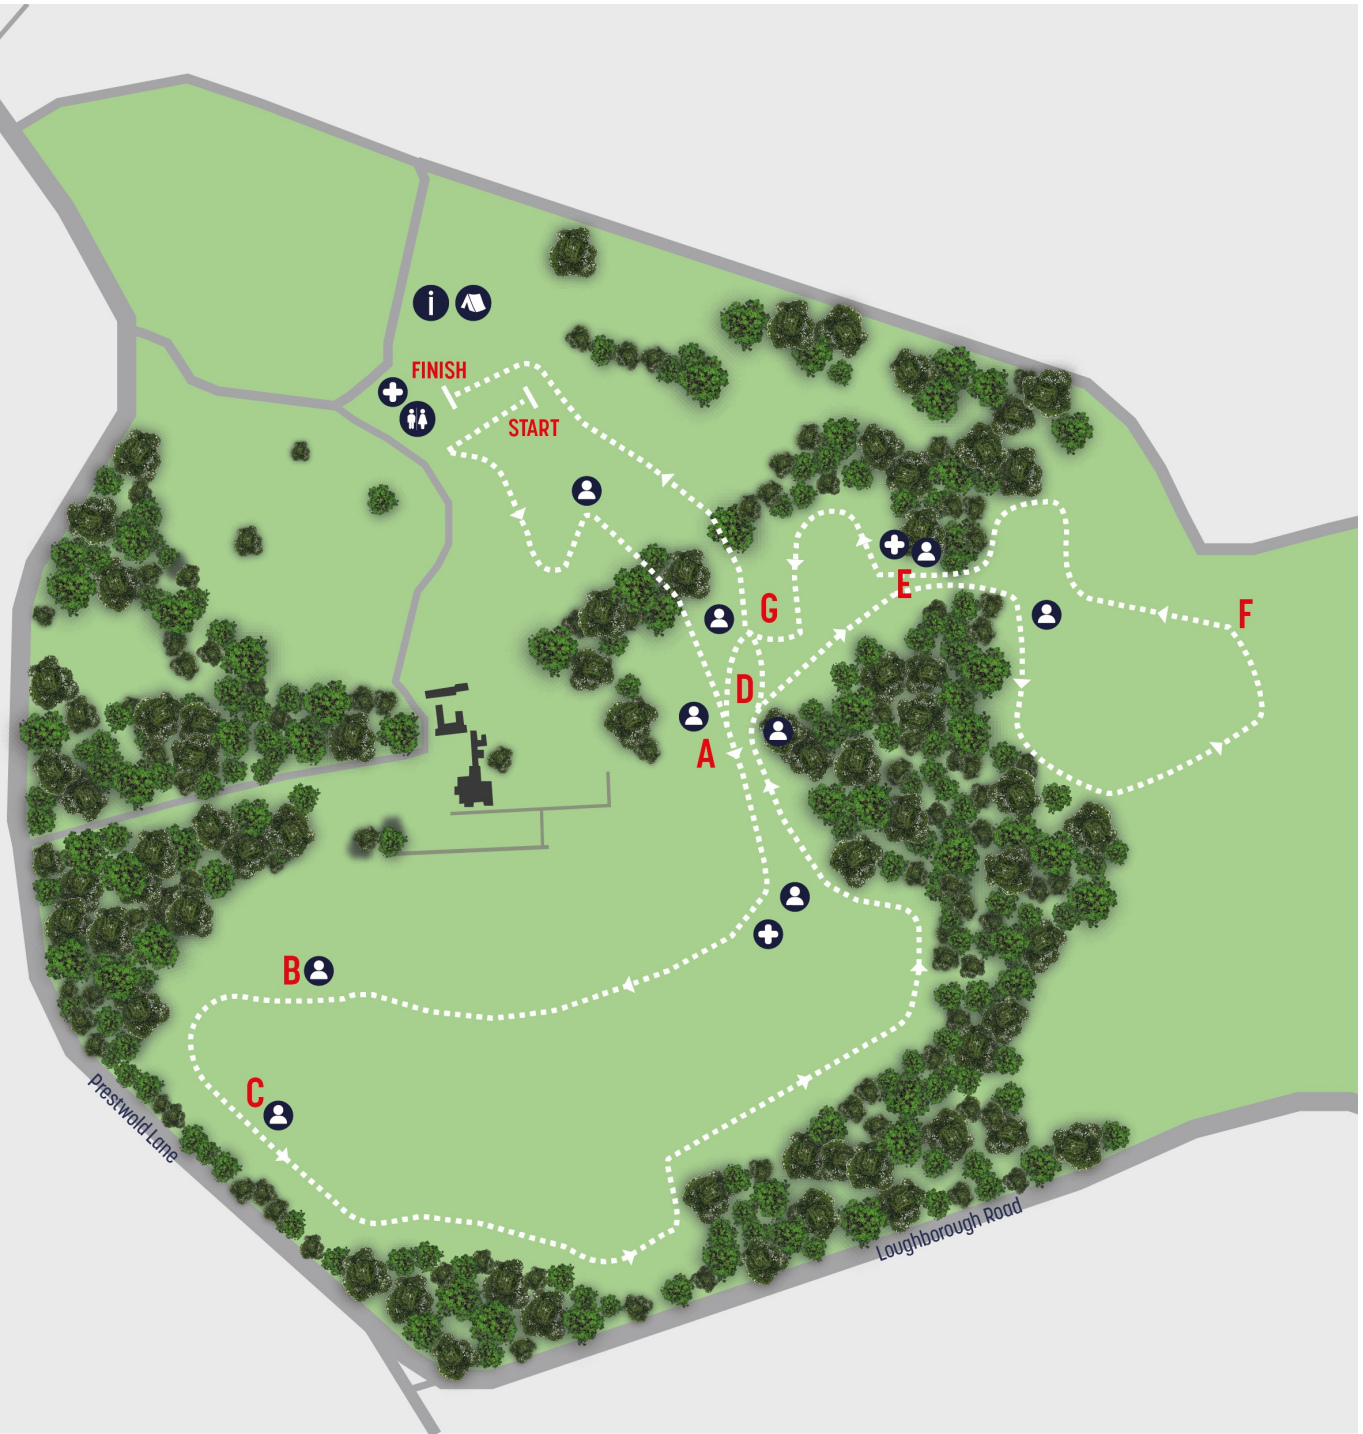

3 km

-  CLUB TENTS
-  INFORMATION POINT
-  MARSHALLS
-  FIRST AID
-  TOILETS

4 km

-  CLUB TENTS
-  INFORMATION POINT
-  MARSHALLS
-  FIRST AID
-  TOILETS

6 km

-  CLUB TENTS
-  INFORMATION POINT
-  MARSHALLS
-  FIRST AID
-  TOILETS

8 km

-  CLUB TENTS
-  INFORMATION POINT
-  MARSHALLS
-  FIRST AID
-  TOILETS

10 km

-  CLUB TENTS
-  INFORMATION POINT
-  MARSHALS
-  FIRST AID
-  TOILETS