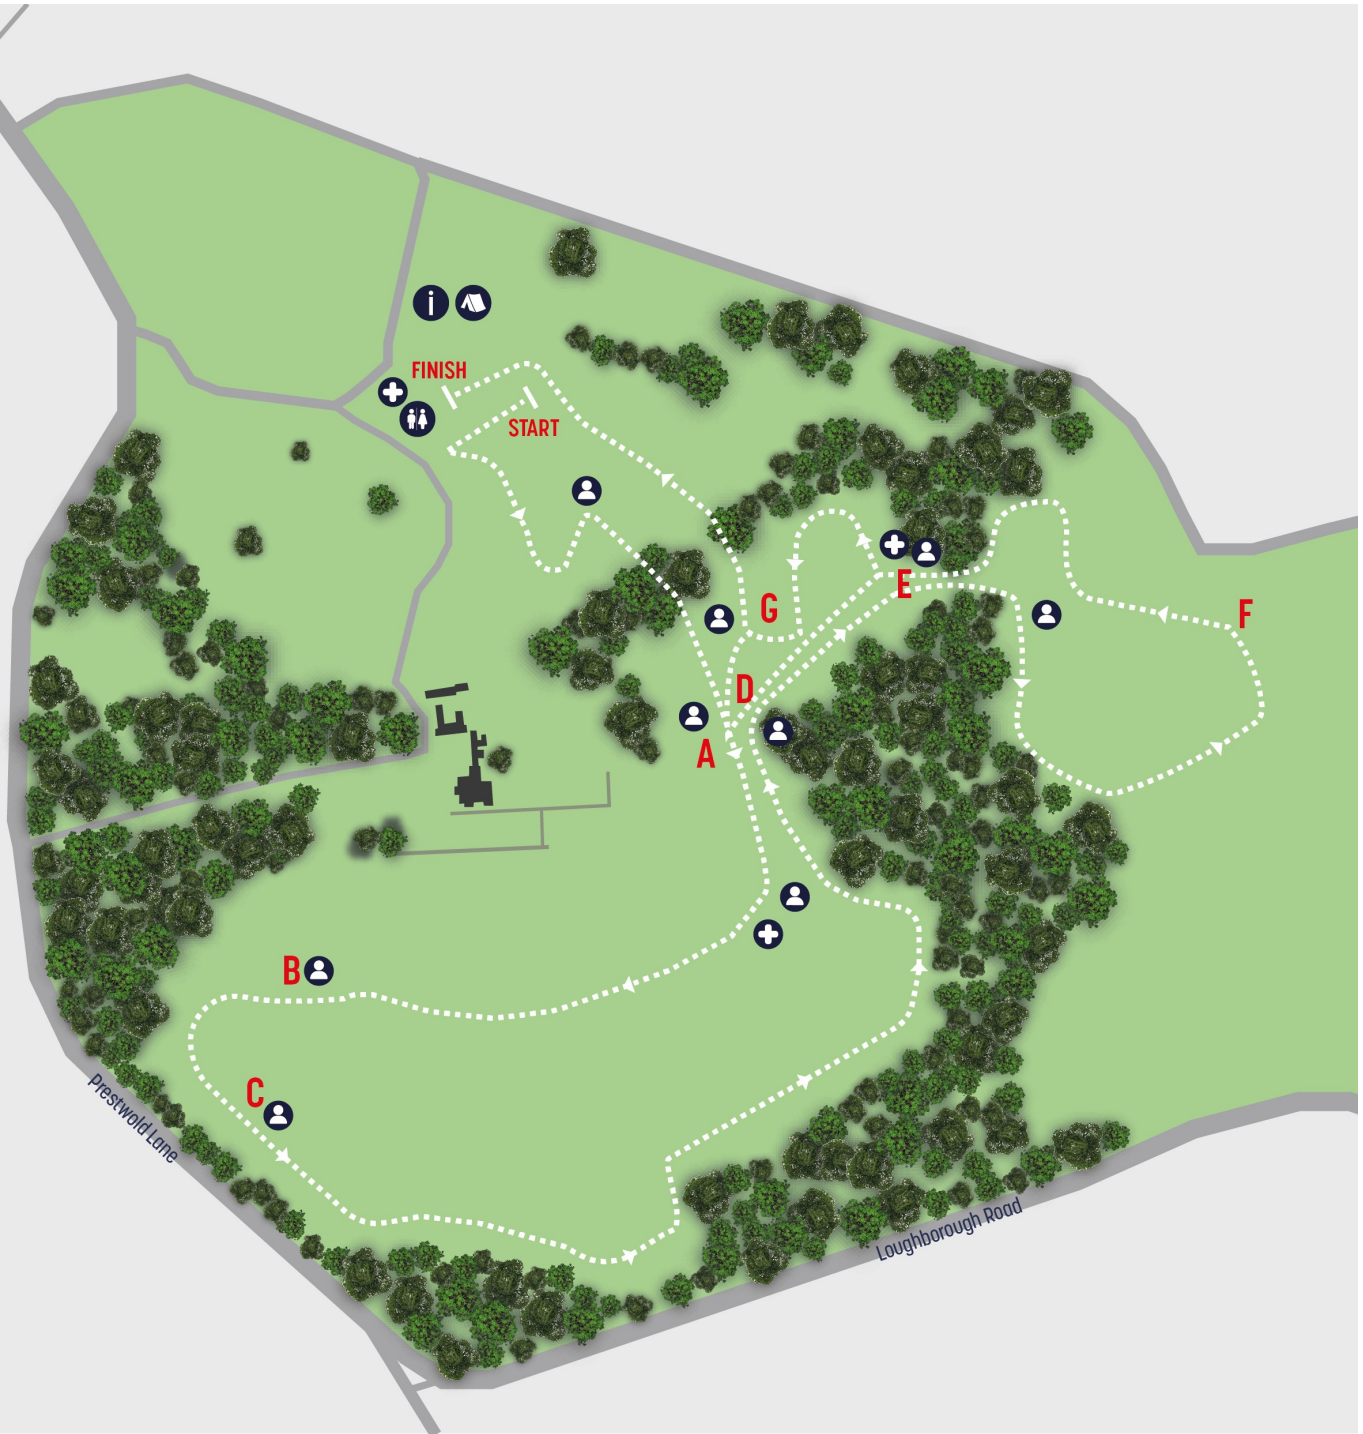

3 km

-  CLUB TENTS
-  INFORMATION POINT
-  MARSHALLS
-  FIRST AID
-  TOILETS

4 km

-  CLUB TENTS
-  INFORMATION POINT
-  MARSHALLS
-  FIRST AID
-  TOILETS

6 km

-  CLUB TENTS
-  INFORMATION POINT
-  MARSHALLS
-  FIRST AID
-  TOILETS

8 km

-  CLUB TENTS
-  INFORMATION POINT
-  MARSHALLS
-  FIRST AID
-  TOILETS

10 km

-  CLUB TENTS
-  INFORMATION POINT
-  MARSHALS
-  FIRST AID
-  TOILETS