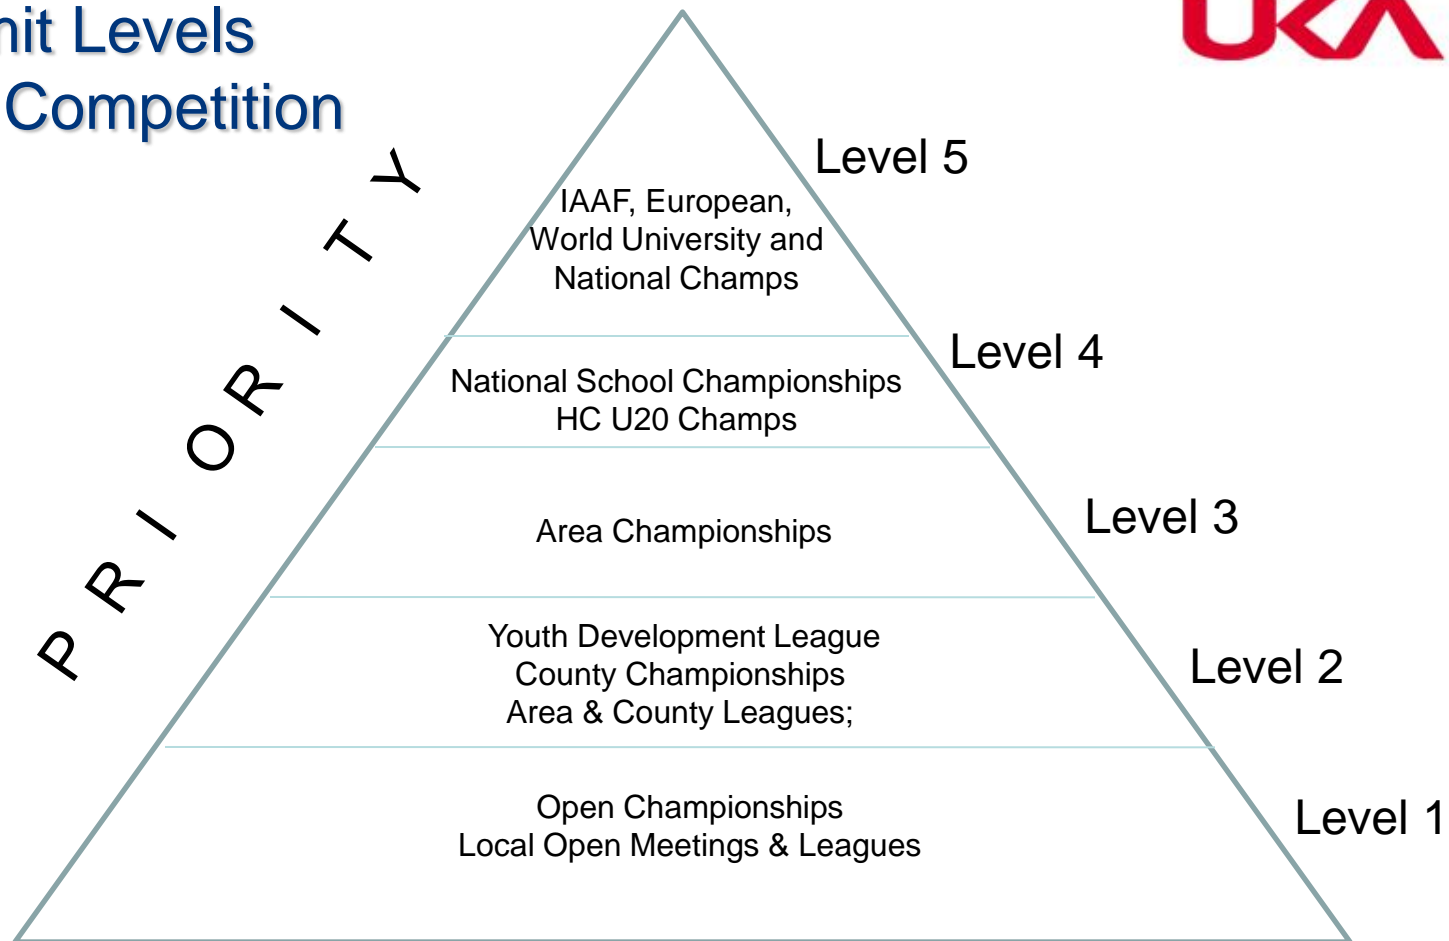

Appendix III - Permit Levels

Senior Competition

September 2014

Permit Levels U20 Competition

- Representative/Trophy Competitions can be placed between Levels 1-5

Permit Levels

U17 U15 U13 Competition