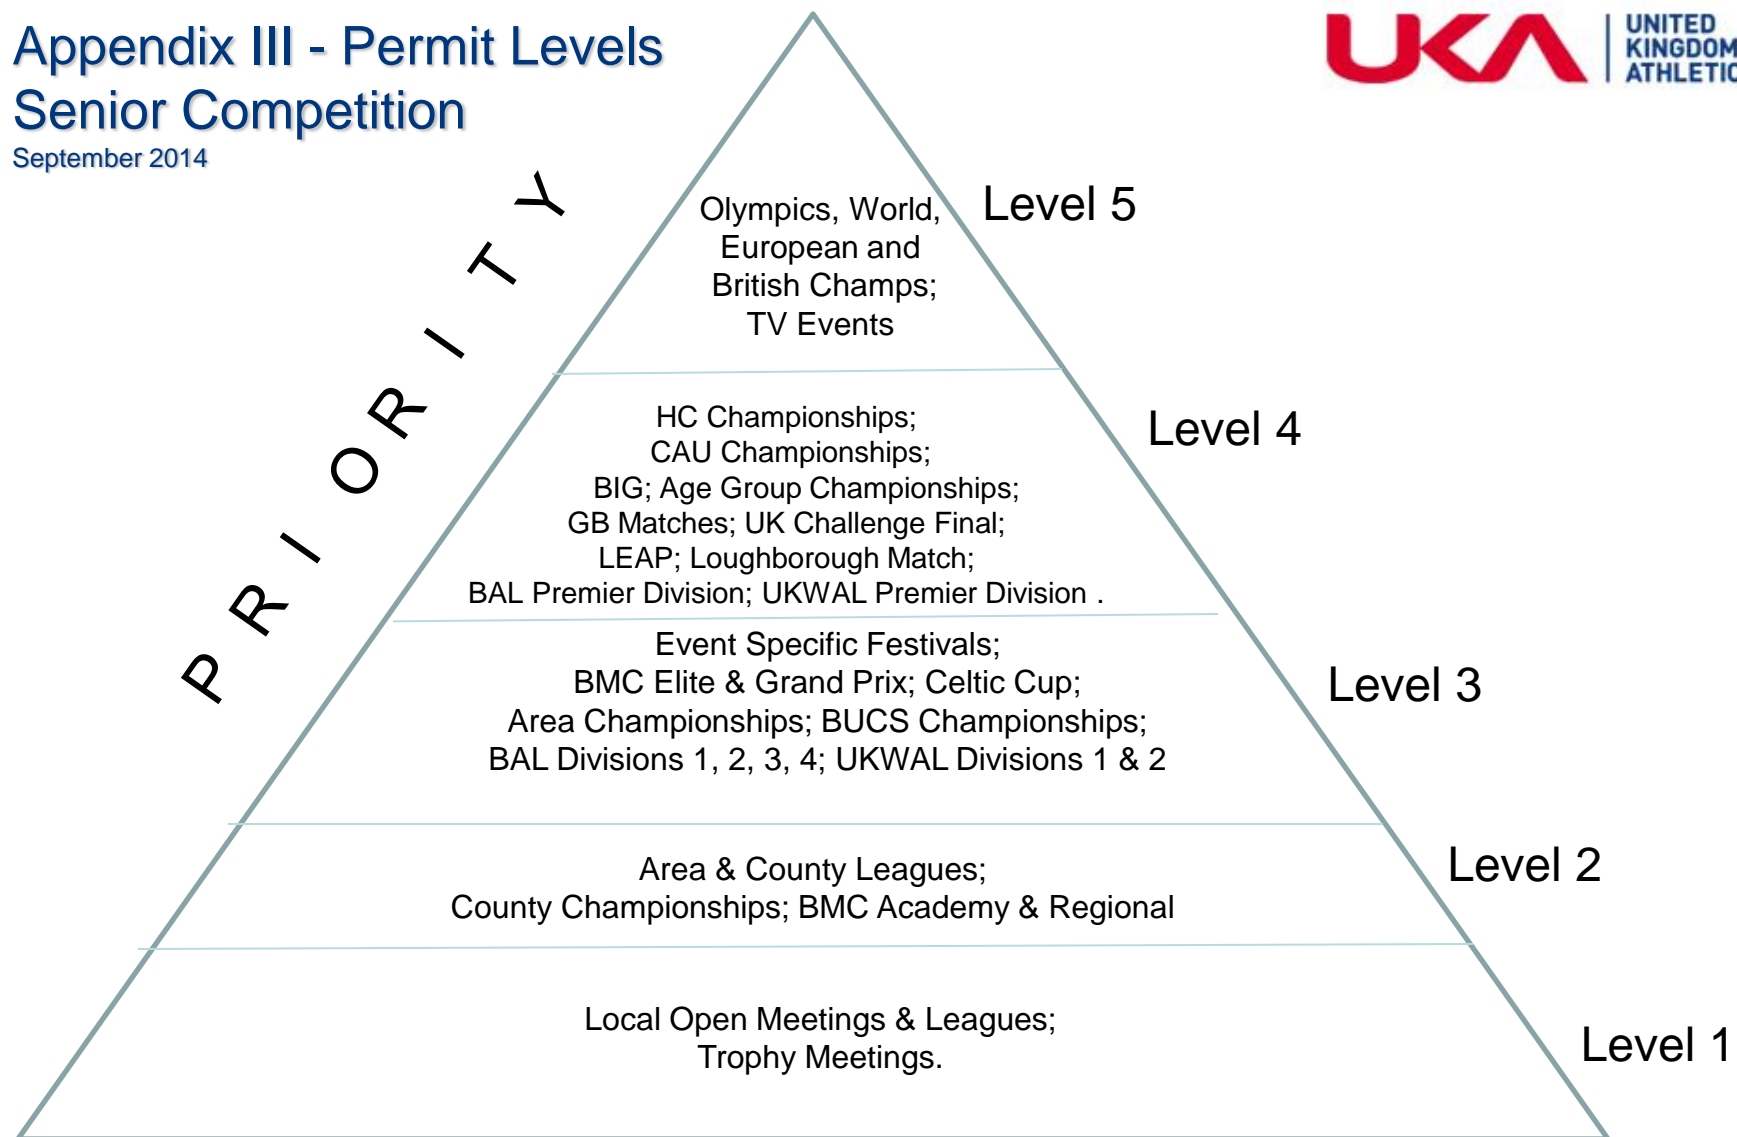

Appendix III - Permit Levels

Senior Competition

September 2014

Permit Levels U20 Competition

- Representative/Trophy Competitions can be placed between Levels 1-5

Permit Levels

U17 U15 U13 Competition