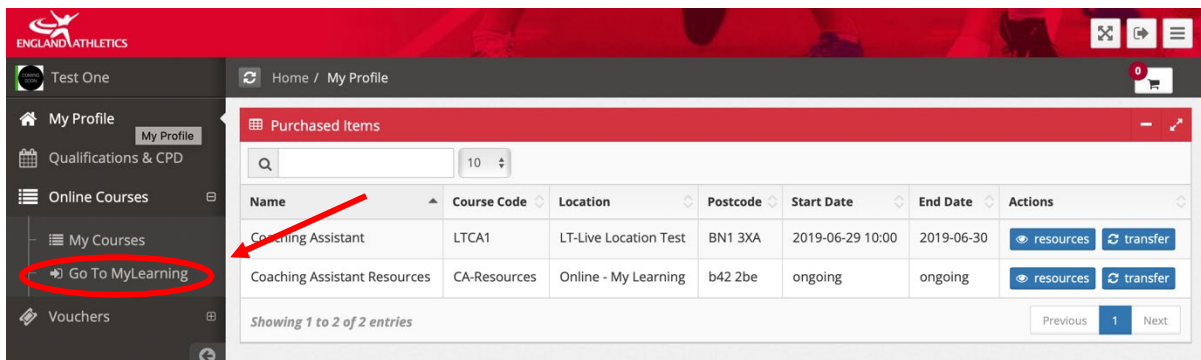

Finding your online courses

1. Log in to www.athleticshub.co.uk.
2. Expand the 'Online Courses' tab.

3. Click on 'Go to My Learning':

4. This will take you through to your My Learning platform. Your course will be listed under the My Courses heading.