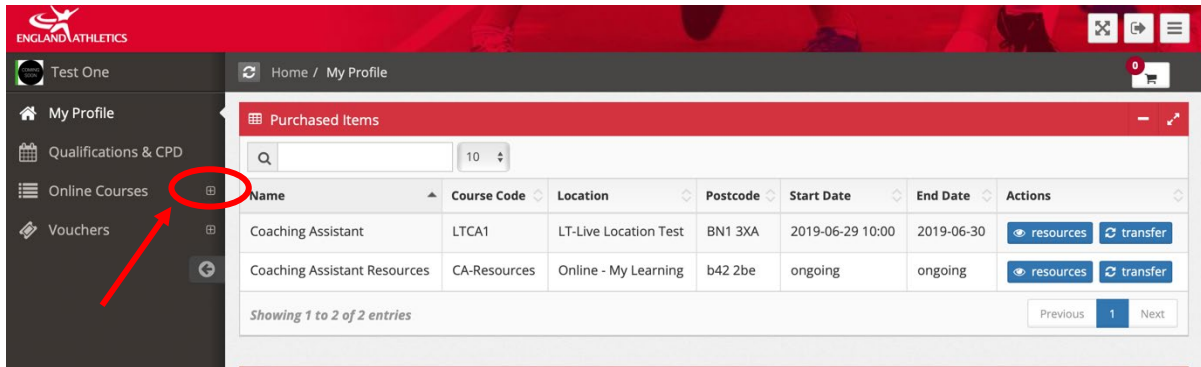

Finding your online courses

1. Log in to www.athleticshub.co.uk.
2. Expand the 'Online Courses' tab.

3. Click on 'Go to My Learning':

4. This will take you through to your My Learning platform. Your course will be listed under the My Courses heading.